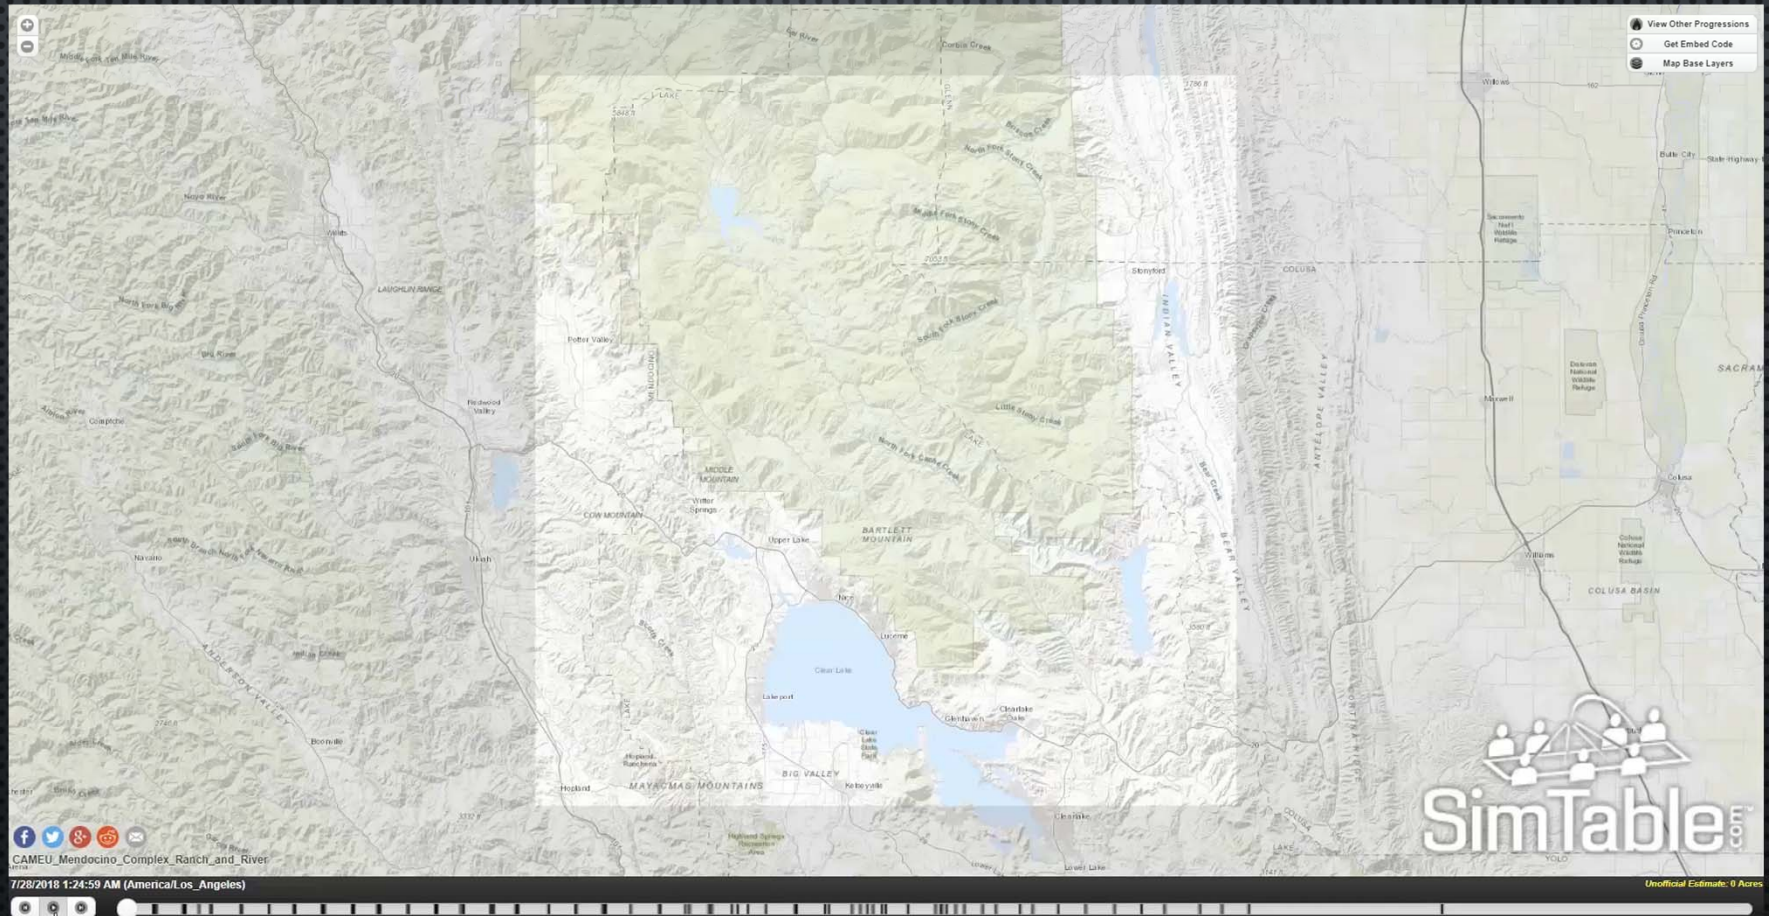

A YEAR OF RECORD- BREAKING FIRES

MENDOCINO COMPLEX

RIVER FIRE & RANCH FIRE

- STARTED JULY 2018
- COLUSA, LAKE, MENDOCINO, & GLENN COUNTIES
- BURNED 459,123 ACRES
- 280 STRUCTURES DESTROYED
- 1 FATALITY
- **#1 LARGEST WILDFIRE** IN RECENT CA HISTORY

MENDOCINO COMPLEX PROGRESSION MAP

CARR FIRE

- STARTED JULY 2018
- SHASTA & TRINITY COUNTIES
- BURNED 229,651 ACRES
- 1,614 STRUCTURES DESTROYED
- 8 FATALITIES
- **#7 LARGEST WILDFIRE** IN RECENT CA HISTORY
- **#8 MOST DESTRUCTIVE CA WILDFIRE**
- **#14 DEADLIEST CA WILDFIRE**