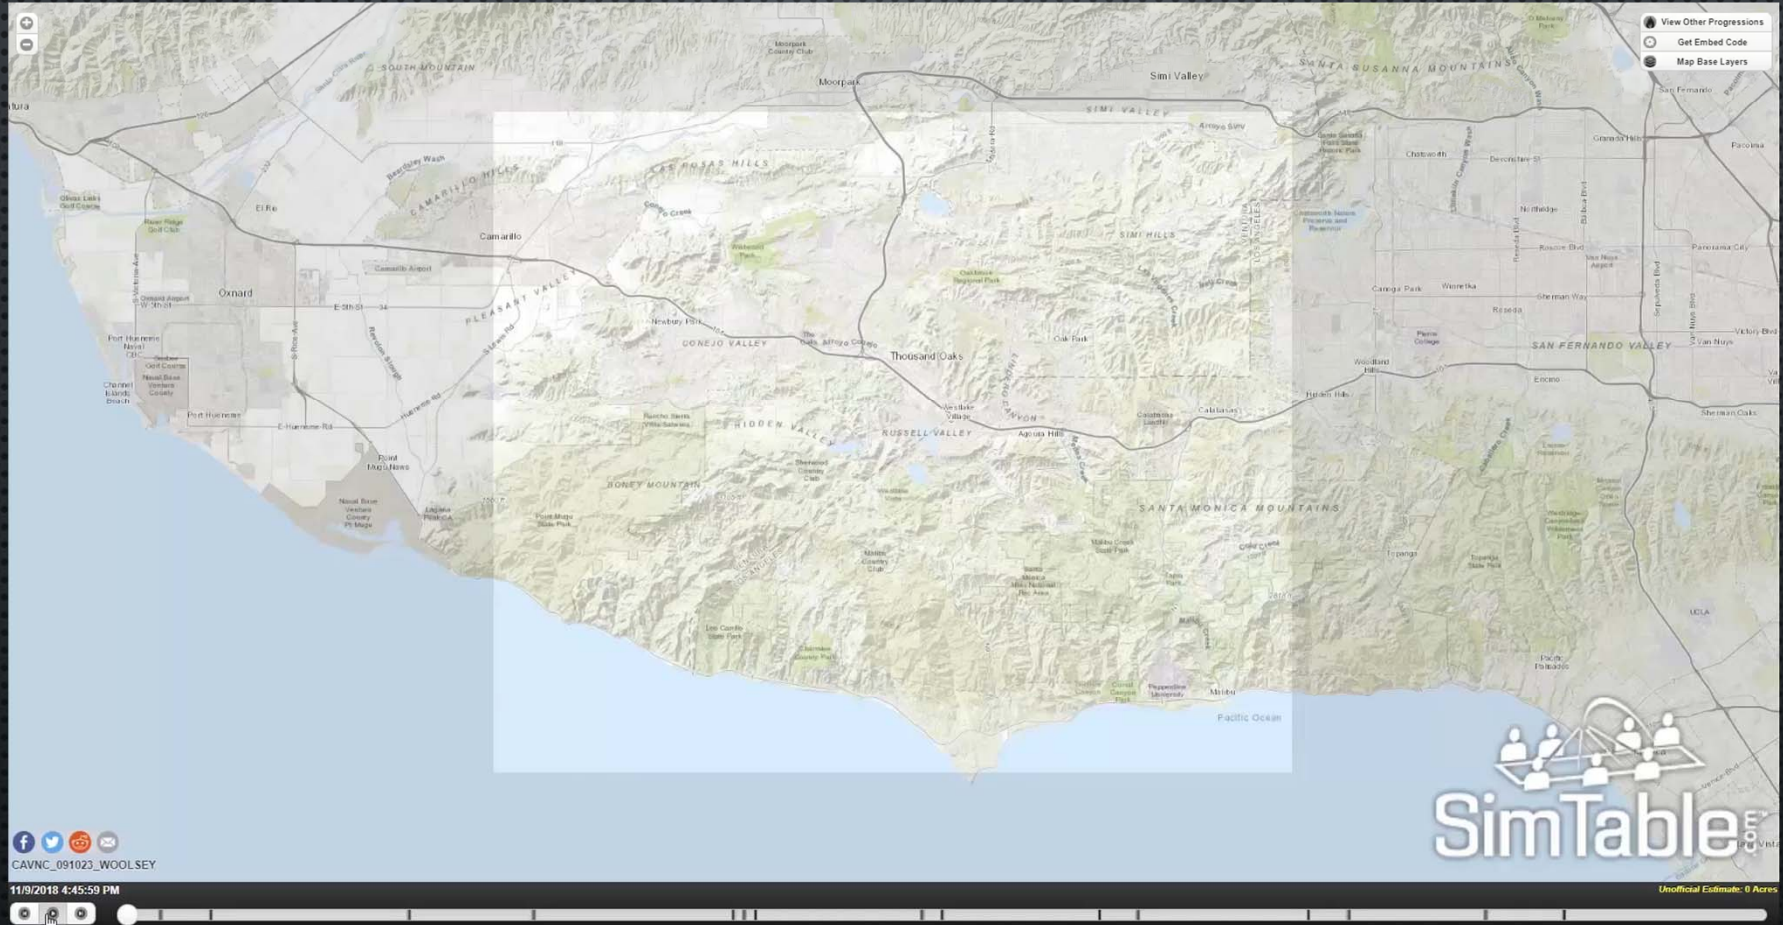

WOOLSEY FIRE PROGRESSION MAP