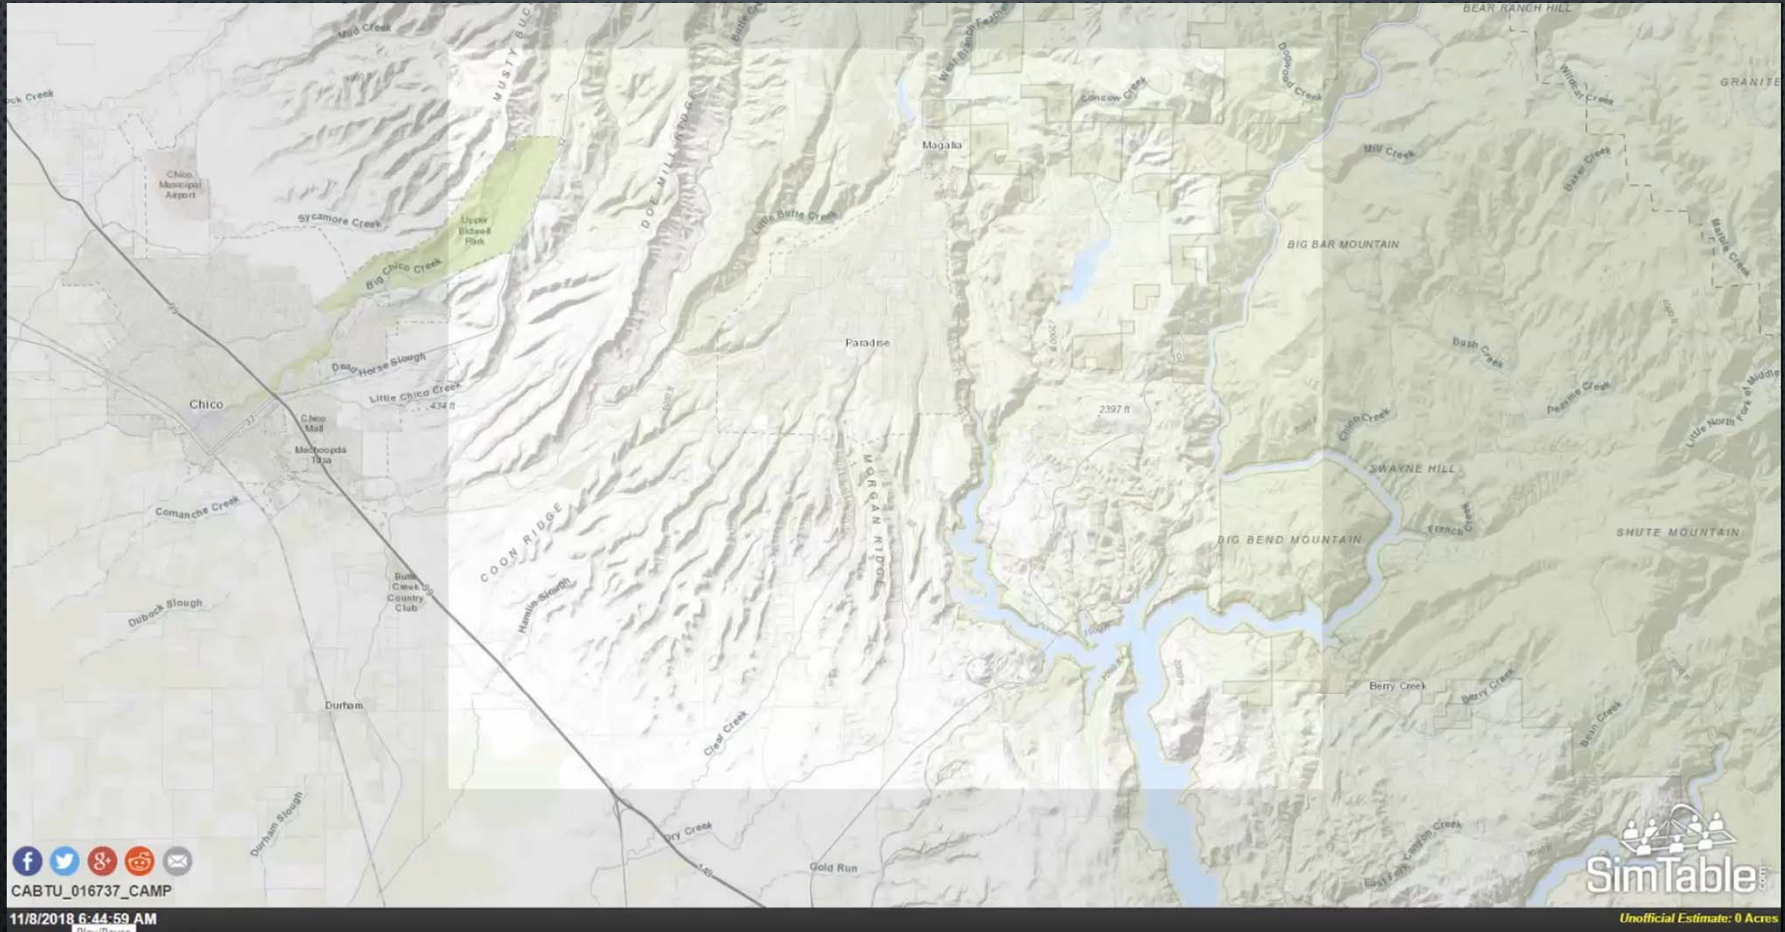

CAMP FIRE PROGRESSION MAP